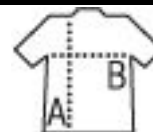

Size

TUN

PACKING

FEATURES

1

200

Carton size
weight :

80 x 28 x 20 cm
11 kg