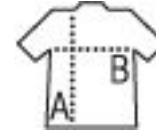

RUCKSACK

Quality

100% 210D POLYESTER
Front reinforced corners with eyelets
Adjustable drawstrings

Style

Size

TUN

34,5 x 45 cm

PACKING

FEATURES

10

100

Carton size
weight :

53 x 41 x 15 cm
5,2 kg

153

102

138

145

220

241

272

280

301

312

319

385

400

720

926

321

SOL'S